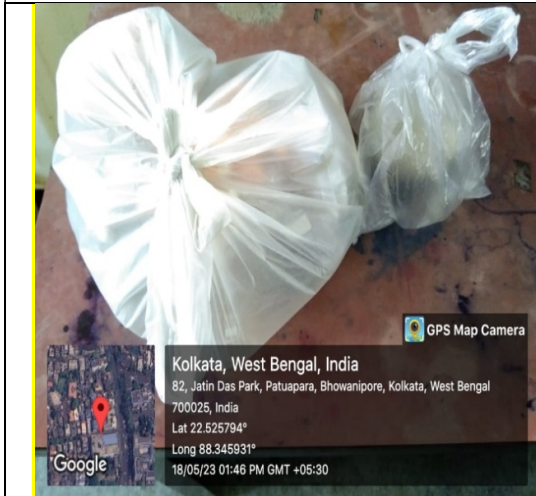

ASUTOSH COLLEGE
(Estd. 1916)
92, S.P. Mukherjee Road
Kolkata – 700026

Phone: 2455-4504/2486-3912
Fax : (033) 2486-3006
Mail : mail@asutoshcollege.in
Web : www.asutoshcollege.in

Kolkata, West Bengal, India
10, Shyama Prasad Mukherjee Rd, Jatin Das Park, Patuapara,
Bhowanipore, Kolkata, West Bengal 700025, India
Lat 22.525611°
Long 88.345813°
18/05/23 03:15 PM GMT +05:30